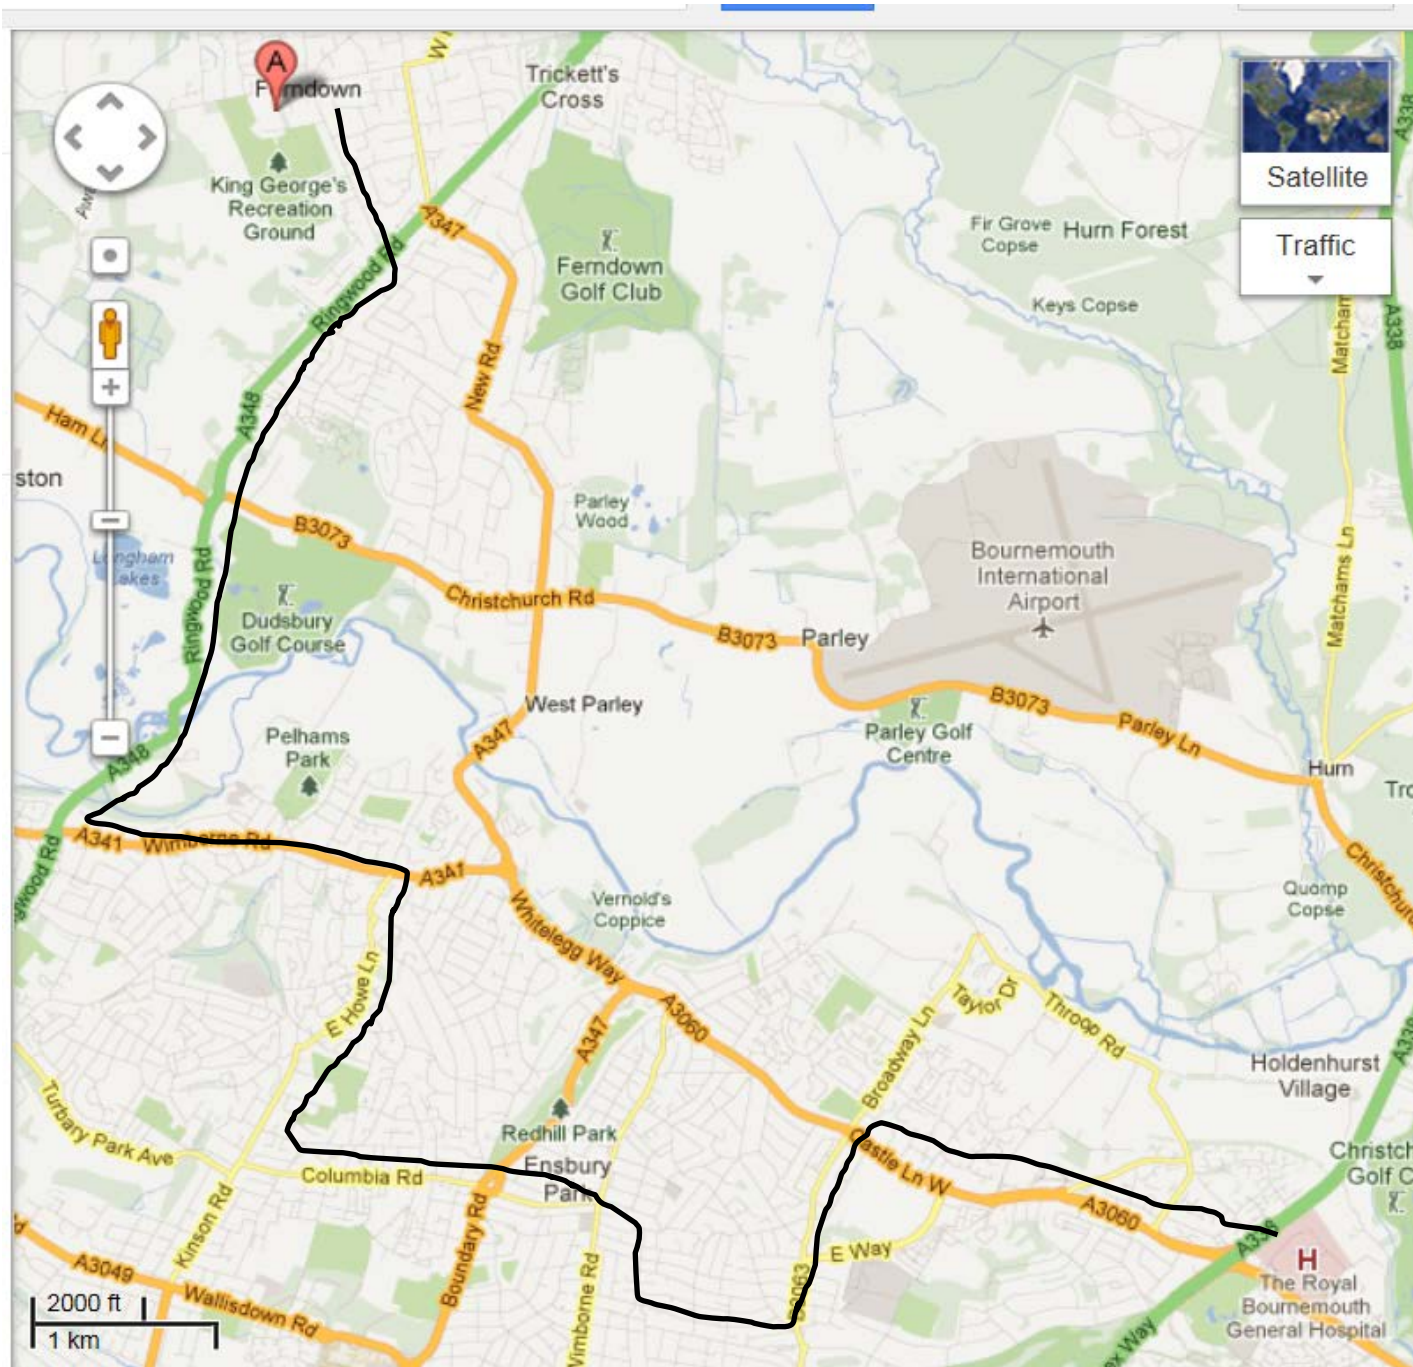

# FERNDOWN UPPER SCHOOL / BOURNEMOUTH BUS ROUTE

Bournemouth Bus route		
7.32	Cooper Dean	
7.33	Castlepoint	
7.34	Broadway Tavern	Charminster Road
7.35	Charminster Library	Charminster Road just before Strouden Av
7.37	Charminster lights	Just before Alma Rd traffic lights
7.38	Alma Road / Heron Court Road	
7.40	Winton Banks	Wimborne Road stop
7.42	Winton - Brassey Road	Tesco Express
7.44	Columbia Road	Co-Op
7.46	Columbia Rd / Slades Farm	
7.48	Kinson Rd / Cherford Rd	
7.50	Kinson Road/East Howe Lane	Shell Garage
7.52	Kinson	Gulliver's Tavern
7.55	Bear Cross	Ringwood Road
8.20	Ferndown Upper School	
14.50	Return journey from FUS	