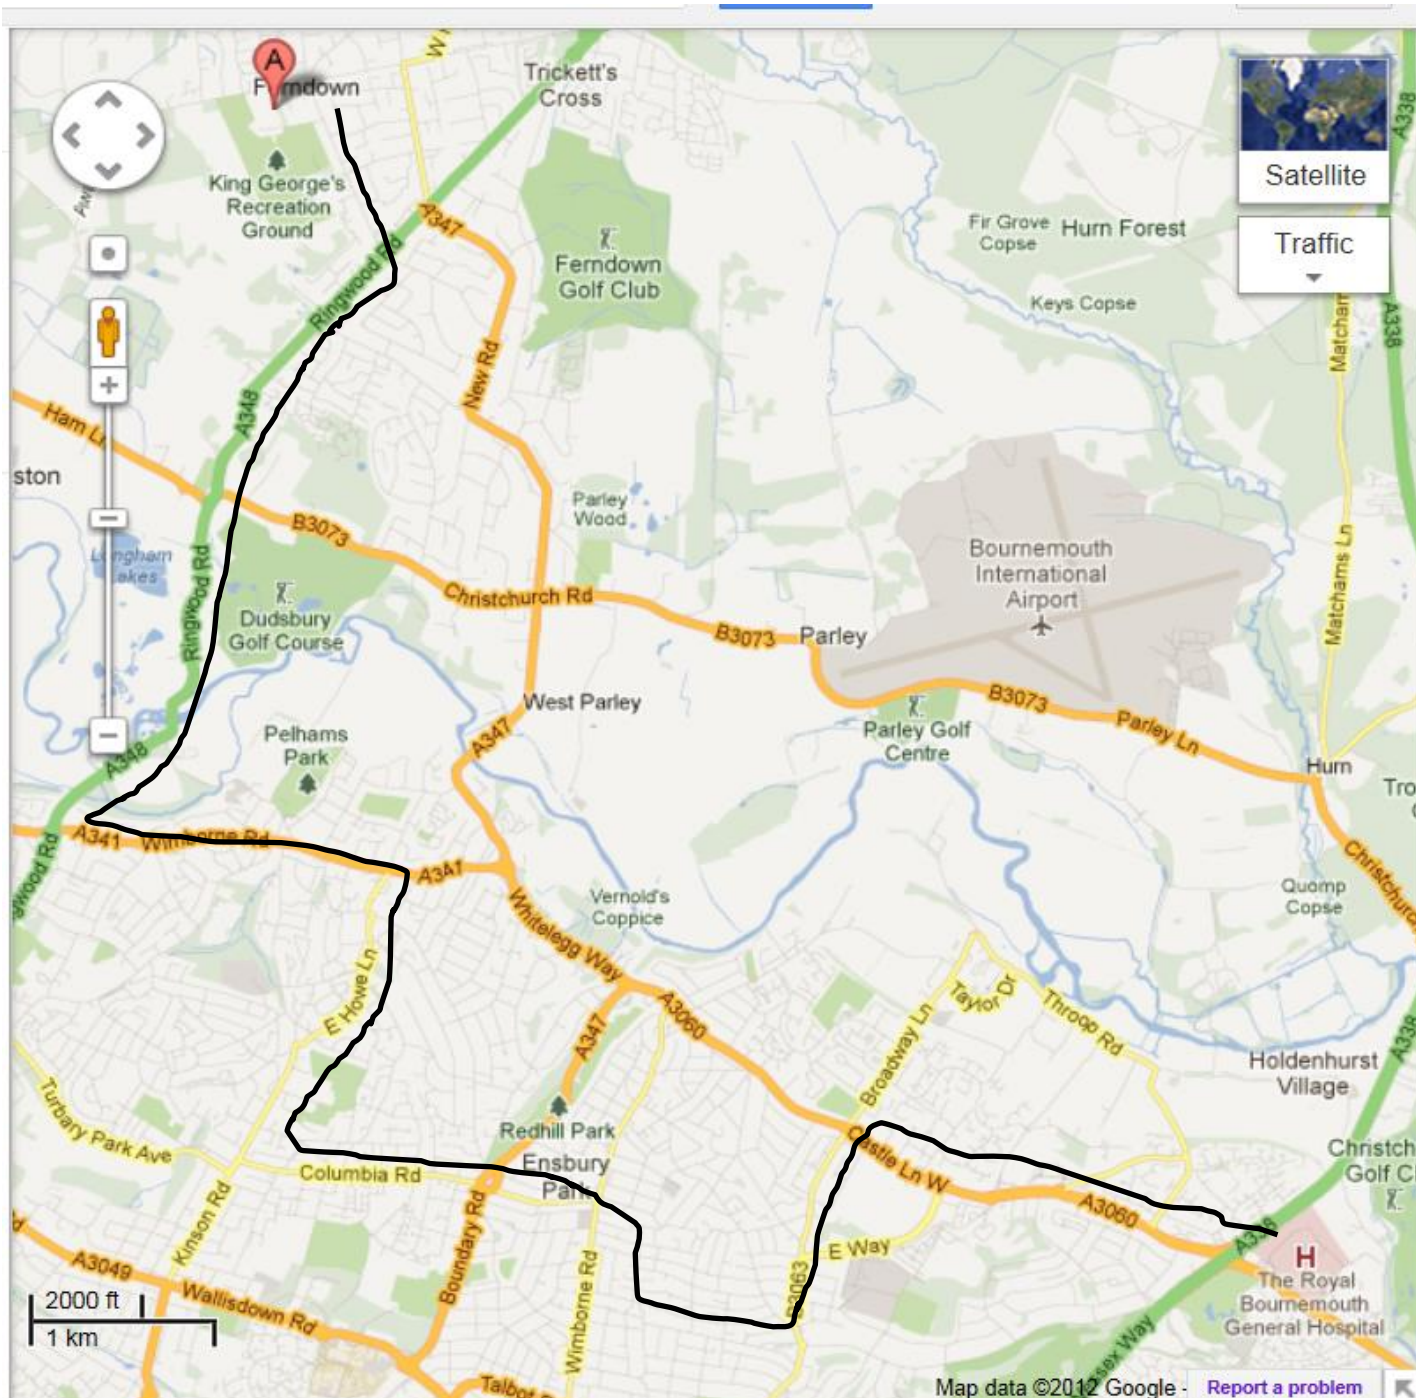

# FERNDOWN UPPER SCHOOL / BOURNEMOUTH BUS ROUTE

Bournemouth Bus route		
7.25	Cooper Dean	
7.26	Castlepoint	
7.27	Broadway Tavern	Charminster Road
7.28	Fiveways	Charminster Road just by Fiveways pub
7.30	Charminster lights	Just before Alma Rd traffic lights
7.31	Alma Road / Heron Court Road	
7.32	Winton Banks	Wimborne Road stop
7.35	Winton - Brassey Road	Tesco Express
7.37	Columbia Road	Co-Op
7.39	Columbia Rd / Slades Farm	
7.41	Kinson Rd / Cherford Rd	
7.43	Kinson Road/East Howe Lane	Shell Garage
7.45	Kinson	Gulliver's Tavern
7.48	Bear Cross	Ringwood Road
8.20	Ferndown Upper School	
14.50	Return journey from FUS	